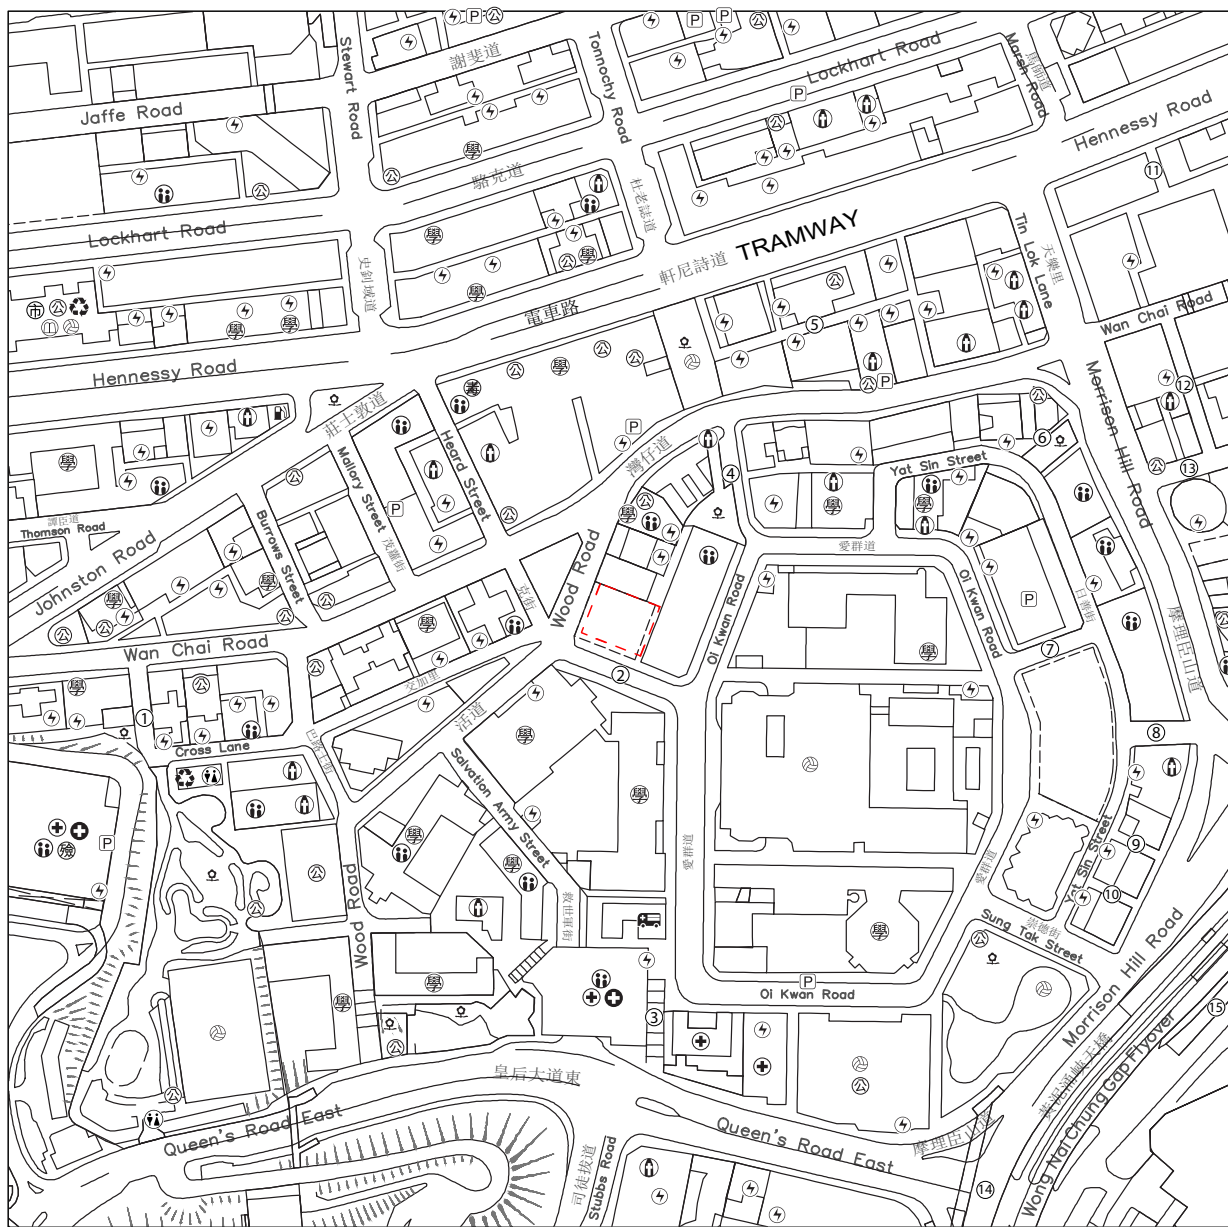

6 發展項目的所在位置圖 LOCATION PLAN OF THE DEVELOPMENT

 發展項目的位置
 Location of the Development

比例：0M/米
 Scale: 250M/米

備註：因技術性問題，此位置圖所顯示的範圍超過《一手住宅物業銷售條例》的規定。
 Note: Due to technical reasons, this location plan has shown more than the area required under the Residential Properties (First-hand Sales) Ordinance.

此所在位置圖參考測繪圖編號 T11-SW-B，經修正處理。
 This location plan is made with reference to Survey Sheet No. T11-SW-B with adjustments where necessary.

資料 / 地圖 / 鳥瞰照片由空間數據共享平台提供，香港特別行政區政府為知識產權擁有人。
 The Data/Map/Aerial Photograph is/are provided by the CSDI Portal and intellectual property rights are owned by the Government of the HKSAR.